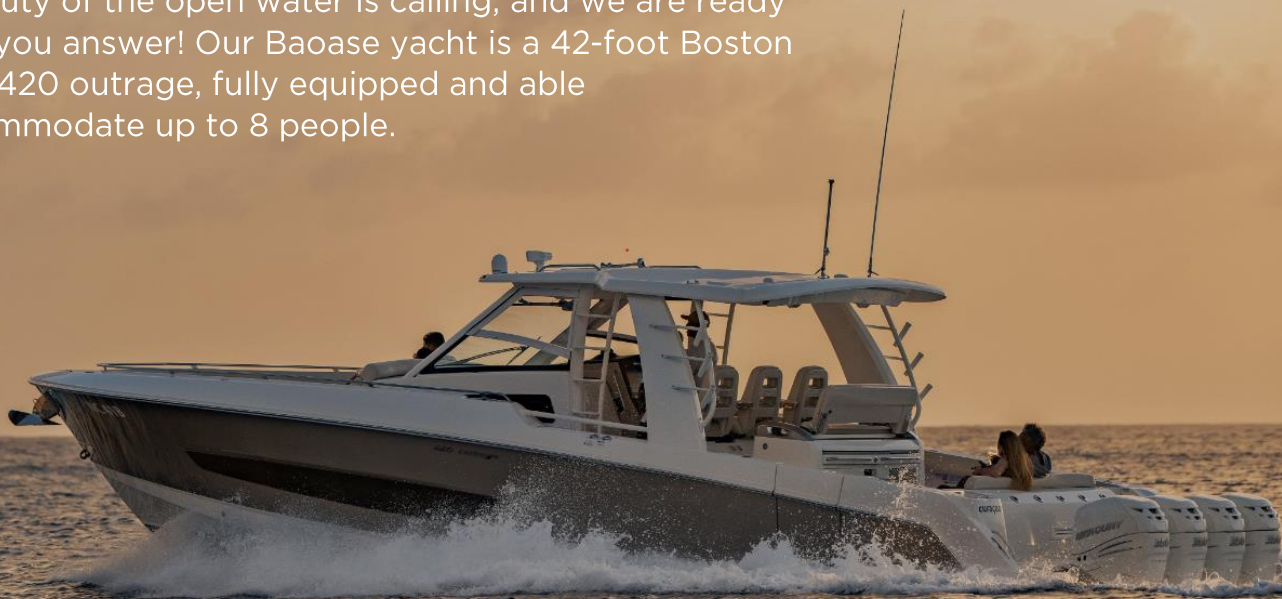

BAOASE'S YACHT

The beauty of the open water is calling, and we are ready to help you answer! Our Baoase yacht is a 42-foot Boston Whaler 420 outrage, fully equipped and able to accommodate up to 8 people.