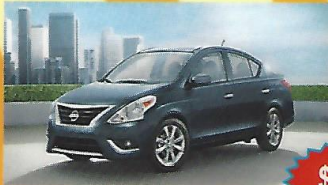

Pre-book your car or airport transfer through: guestrelations@baoase.com.

Cars for Rent

Economy Cars

\$ 43,-

Kia Picanto aut./std/airco
Hyundai I10 aut./std/airco
Hyundai Eon std/airco

S.U.V.

\$ 71,-

Kia Sportage aut./airco
Nissan Qashqai aut./airco
Nissan X-trail aut./airco

Pickups

\$ 83,-

Nissan Navara 4x4 aut./airco
Nissan Frontier std/airco

\$ 77,-

Compact Hatch Back

\$ 49,-

Nissan March aut./std/airco

WOW curaçao

Large pickups

\$ 111,-

Honda Ridgeline aut./airco

Sedan Compact Large

\$ 54,-

Nissan Versa aut./airco
Nissan Almera aut./airco

A.P.V.

\$ 66,-

Suzuki APV aut./airco/8 person

Large S.U.V.

\$ 111,-

Nissan Murano aut./airco

Jeep

\$ 54,-

Suzuki Jimmy aut./std/airco

Small S.U.V.